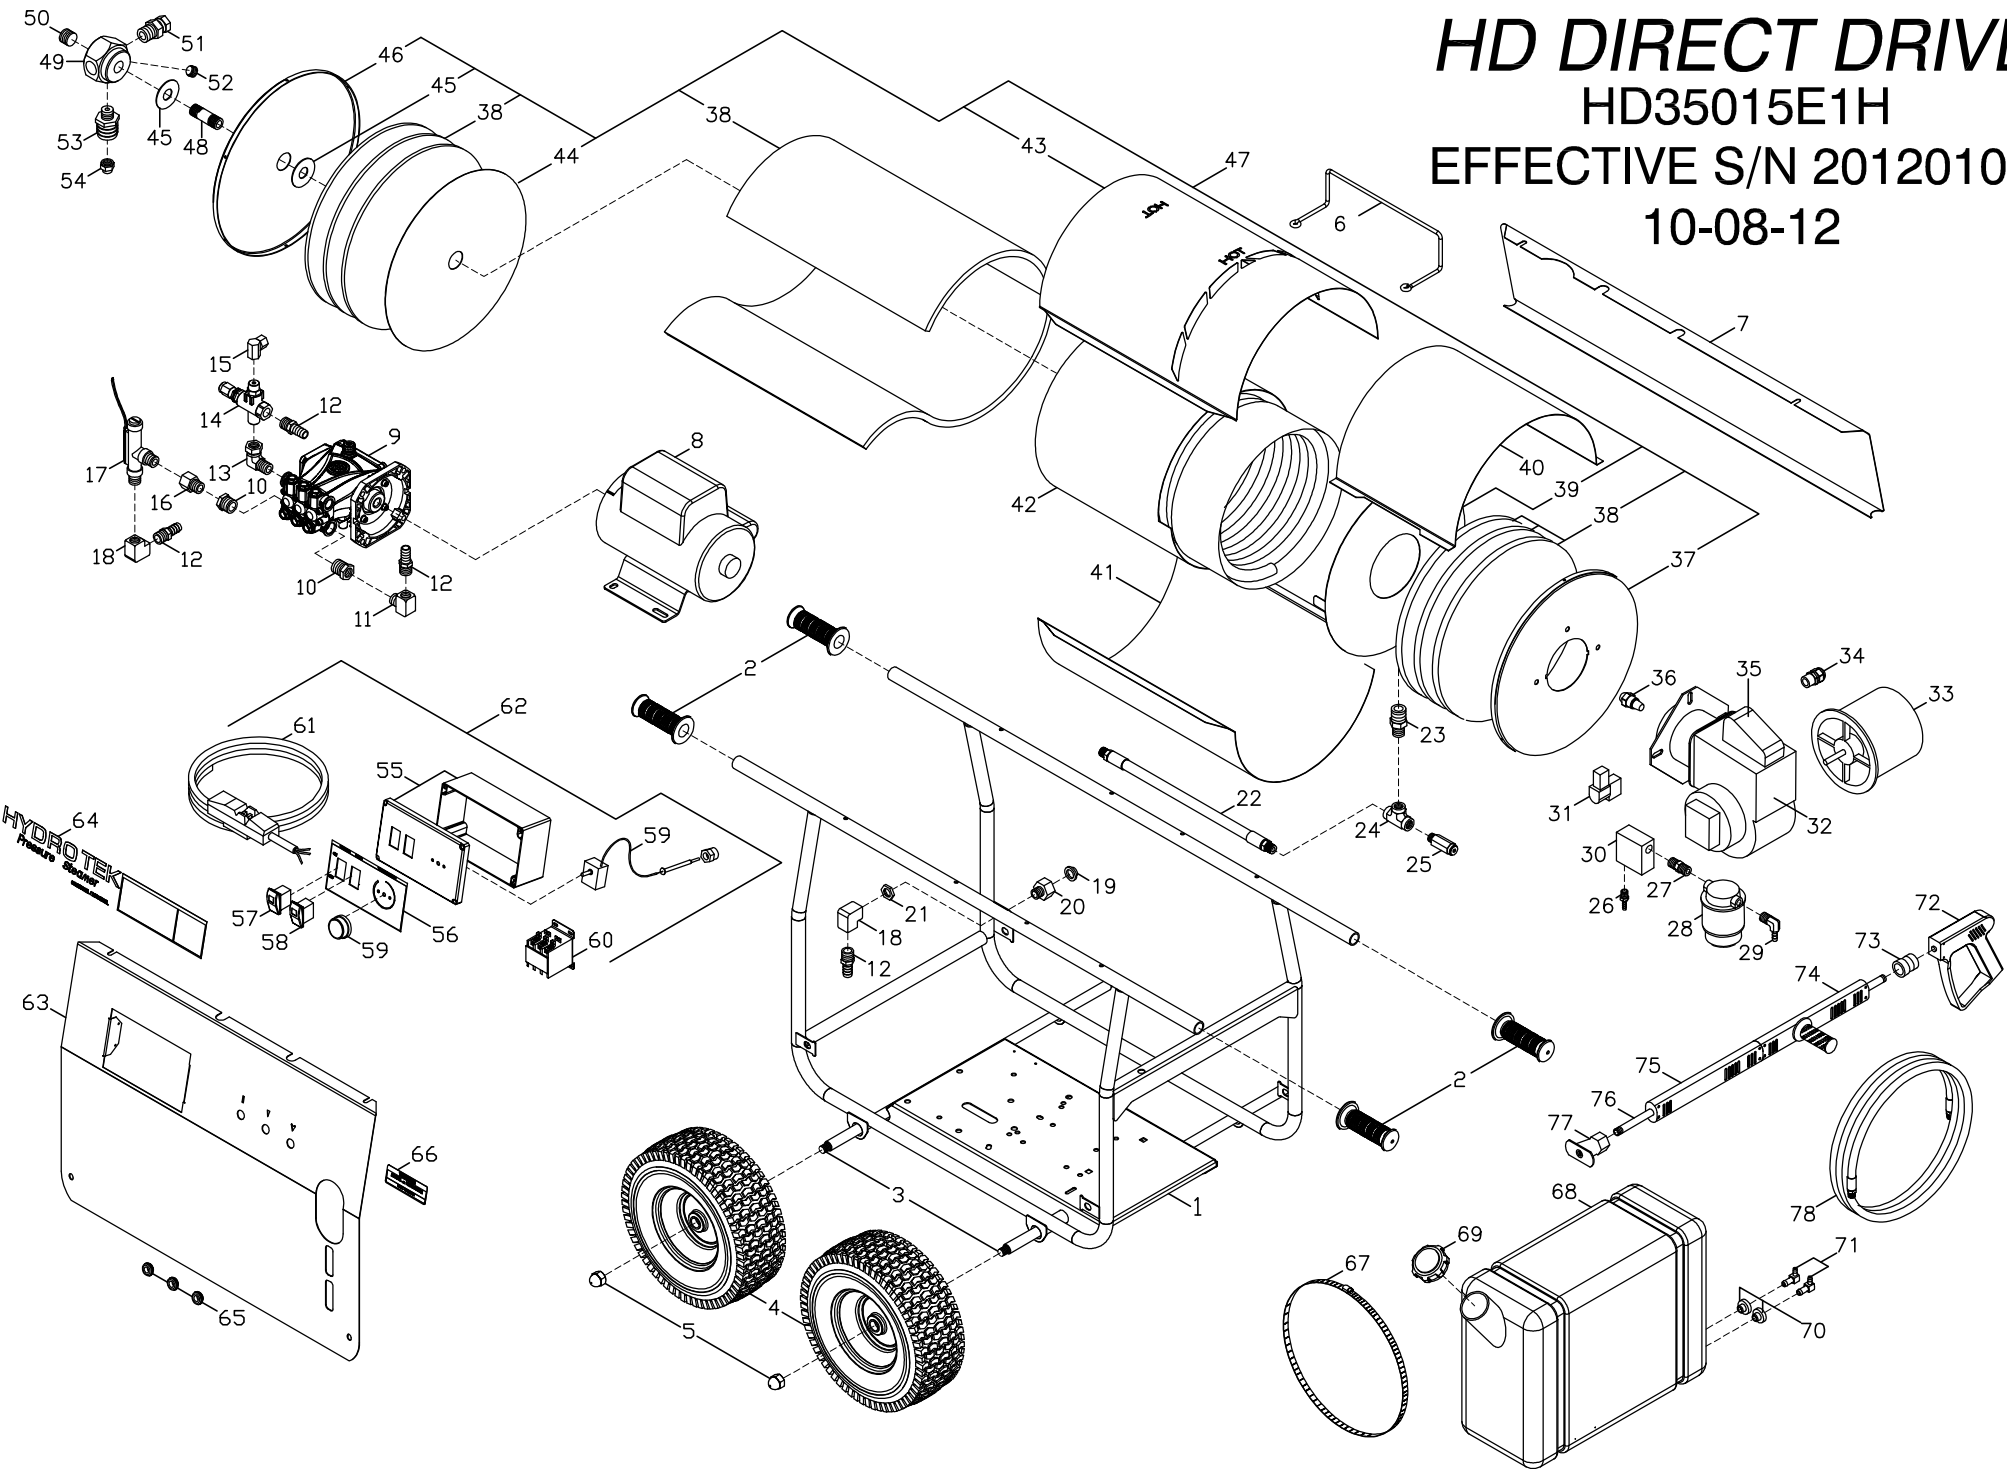

HD DIRECT DRIVE
HD35015E1H
EFFECTIVE S/N 201201037
10-08-12

HD35015E1H PARTS LIST (DIRECT DRIVE) S/N201201037

8-Oct-12

1	HH00	HD FRAME STAINLESS	28	BF020	FUEL FILTER RAYCOR HYDRO TEK	54	UPB80	BURST DISC 8000psi TORQUE 32-4
2	HL010	HAND GRIP 1in MX	29	D8040	HOSE BARB 1/4 90 ELBOW	55	HH052	ELECTRICAL BOX HD LASER CUT
3	SR625	ROD, THREADED 5/8 ZINCE PLATED	30	BPA10	FUEL PUMP MOD A2V-7116	56	GLL82	LABEL CONTROL HD 2MIL W/2 MI
4	HT127	WHEEL&TIRE TURF 13x5.00-6 3/4 BEARING GREY				57	EC411	ROCKER SWITCH 110V CLEAR SPST
5	FNA09	NUT ACORN 5/8-11	31	BPV10	FUEL VALVE 120V	58	EC410	ROCKER SWITCH 110V RED SPST
6	HHP29	WIRE HOSE HOOK-ZINC PLATED	32	BU605	BURNER, BECKET 115V HG	59	ECH65	THERMOSTAT 60-320 DEG STEAM
7	HH032	HD REAR HALF PANEL	33	BM556	BURNER MOTOR 115V BECKET H2G	60	ECC12	CONTACTOR 40AMP 115V HG 2POLE
8	ME202	MOTOR 1.5 HP 120V 1PH 1725RPM	34	EWC08	STRAIN RELIEF 1/2" HEYCO (3/8)			
9	PH32E	PUMP 3.0 @2500 5/8 ELECTRIC	35	BMT15	IGNITION TRANSFORMER 115V BECKET	61	EP115	GFI PLUG/CORD 115V 15 AMP 37'
10	D1086	BUSHING 1/2 x 3/8 BRASS	36	BZ150	FUEL NOZZLE 1.5 80B	62	EHD35	HD35015E1H BOXASSM 1.5HP 115V
			37	B0004	HG COIL CAP 4" id x 14" od	63	HH030	HD CONTROL PANEL
11	D5566	STREET ELL 3/8" BRASS	38	B0053	INSUL BLKT 50SQ' 1/2 x 24 8#25'	64	GLL75	LABEL HYDRO TEK 34 x 3.00
12	D8068	HOSE BARB 1/2"H x 3/8"P BRASS	39	BN105	DISC RETAINER 12.25 OD w/ 5" HOLE BURNER END	65	HLB09	GROMET NOZZLE HOLDER
13	DE866	SWIVEL 3/8"F x 3/8"M 90 BRAZED	40	HH005	HD/SM BURNER RAIN GUARD	66	GLL20	LABEL DIESEL FUEL ONLY
14	UU268	UNLOADER 8 @ 2600				67	FC074	WORM GEAR CLAMP 2 1/2 x 13 1/4
15	DE766	SWIVEL 3/8F x 90 STEEL	41	B0104	COIL WRAP BOTTOM EXTENDED	68	WT075	FUEL TANK 7.5 DIESEL CLEAR
16	D4060	MALE ADAPTER 3/8 BRASS	42	BC224	COIL 1PK 14" 80 DUAL PASS	69	WT080	FUEL CAP; DIESEL
17	VS007	FLOW SWITCH ST6 WITH SPRING	43	B0103	COIL WRAP TOP EXTENDED	70	DFF04	FUEL TANK BUSHING 1/4"
18	D5066	ELL 3/8 BRASS	44	BN127	INSULATION DISC RETAINER			
19	D0021	SCREEN WASHER GARDEN H A	45	FW225	WASHER 2.25" OD 16 GA STAINLESS STEEL	71	DFE04	FUEL TANK ELL 1/4"
20	D006M	GARDEN H A 3/8" NPT MALE	46	B0003	END CAP OUTLET END	72	VG100	GUN HANDLE NO TRIGGER
			47	BC222	COIL ASM 1PK 14" SCH 80 SH	73	ECH75	HEAVY DUTY BEND RESTRICTOR
21	D7061	HEX NUT 3/8" BRASS-REMOTE UNLOADER	48	BC830	BURNER NIPPLE 1/2" x 3" SCH 80	74	VW006	WAND INSULATOR WITH HANDLE
22	DH003	HOSE 3/8" x 18" 5000psi	49	HHA01	HEX MANI OUTLET 1/2" x 1/2" x REEL	75	VW005	WAND INSULATOR
23	DB507	NIPPLE 3/8" x 1/2" STEEL	50	D1082	PLUG 1/2", STEEL HEX HEAD FLUSH	76	VW038	WAND 1/4 x 36" ZINC
24	DE066	TEE 3/8" STEEL				77	NS14F	STEAM NOZZLE GENERAL
25	UP120	PRESSURE RELIEF 2000psi ORANGE	51	DE568	SWIVEL 3/8"F x 1.2"M STEEL	78	DH100	STEAM HOSE 350DG 3000 x 50'
26	D8044	BARB; HOSE; 1/4" BRASS .312 t	52	D1061	PLUG 3/8" FLUSH HEAD HEX STEEL			
27	D2044	NIPPLE 1/4 BRASS	53	UPB05	ADAPTER FITTING-BURST DISC			